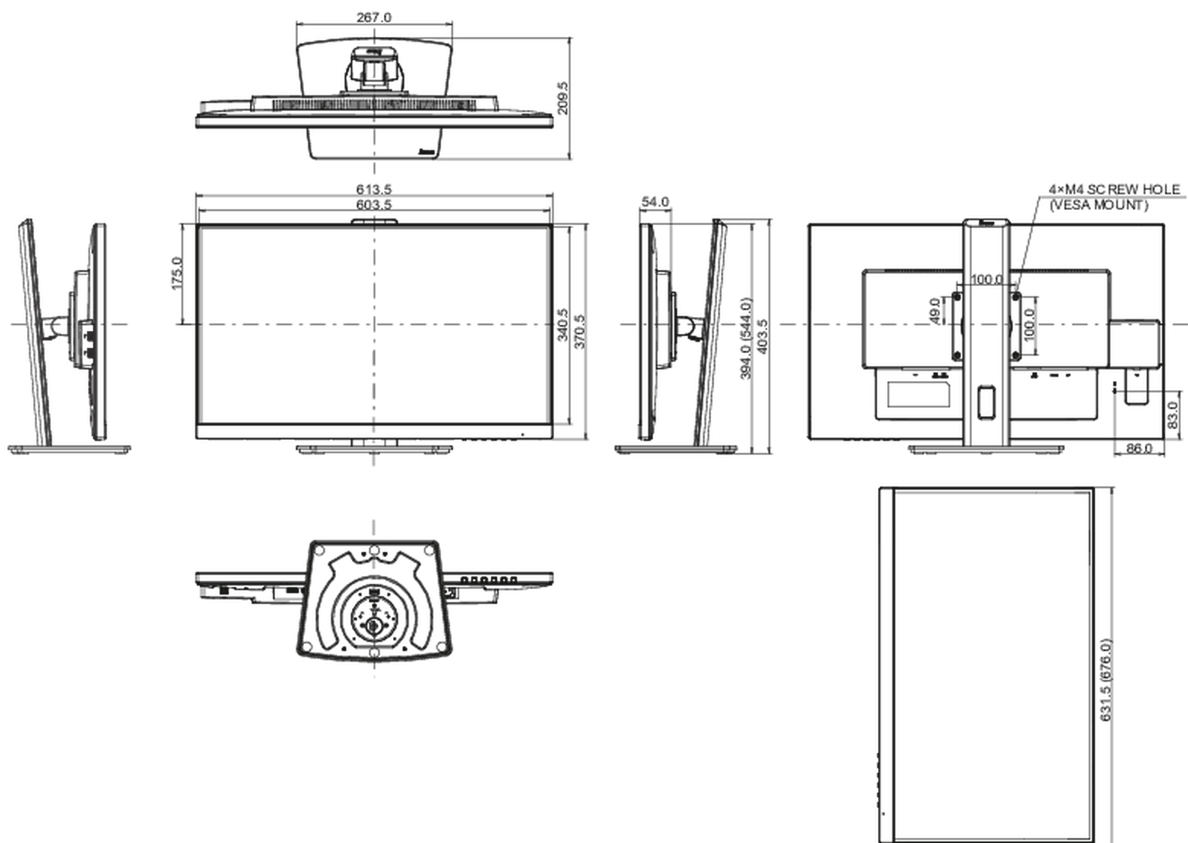

Cable management system

yes

05 ACCESSORIES INCLUDED

Cables

power, USB, HDMI, DP

Other

quick start guide, safety guide

06 POWER MANAGEMENT

Power supply unit

internal

Power supply

AC 100 - 240V, 50/60Hz

Power usage

25W typical, 0.5W stand by, 0.3W off mode

07 SUSTAINABILITY

Regulations

TCO Certified, CE, TÜV-GS, EAC, PSE, RoHS support, ErP, WEEE, VCCI, REACH, UKCA

TCO Certified

ProLite XUB2792UHSU-B5 H

Energy efficiency class (Regulation (EU) 2017/1369)

F

EPEAT

*registration varies by country, go to www.epeat.net for details

REACH SVHC

above 0.1%: Lead

08 DIMENSIONS / WEIGHT

Product dimensions W x H x D

613.5 x 394 (544) x 209.5mm

Weight (without box)

6.7kg

EAN code

4948570121656